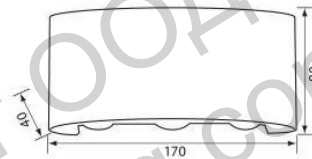

ARUBA LED 8W