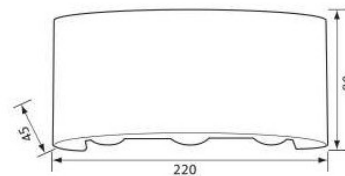

VIVALUX®

ARUBA LED CCT

Телата от серията ARUBA LED създават декоративен светлинен ефект върху осветяваната фасада. Те са влагозащитени и имат възможност за избор на цветна температура, в която да работят: 3000K, 4000K или 6400K. Предлагат се в два цвята на корпуса: бял и черен и в две мощности: 6W и 8W.

The fixtures in ARUBA LED series create decorative effect on the illuminated facade. They are waterproof and with selectable CCT: 3000K, 4000K or 6400K. The fixtures are available in two body colors: white or black and in two wattages: 6W or 8W.

LED

- 230V
- 50/60Hz
- IP 65
- 40 000 [h]
- 24 [°]
- Ra ≥80
- UV RESIST
- -10÷45 [°C]
- CE

40 000h

IP 65

24°

SELECTABLE CCT

3000K 4000K 6400K

ПТИКУА Article	МОЩНОСТ Watt	ЦВЕТНА Т° K	ЦВЯТ НА КОРПУСА Body color	ЛУМЕНИ LM	КОД ЗАЯВКА Order code
ARUBA LED 6W BK CCT IP65	6	3000/4000/6400	BLACK	max 460	VIV004820
ARUBA LED 6W WH CCT IP65	6	3000/4000/6400	WHITE	max 460	VIV004821
ARUBA LED 8W BK CCT IP65	8	3000/4000/6400	BLACK	max 600	VIV004822
ARUBA LED 8W WH CCT IP65	8	3000/4000/6400	WHITE	max 600	VIV004823